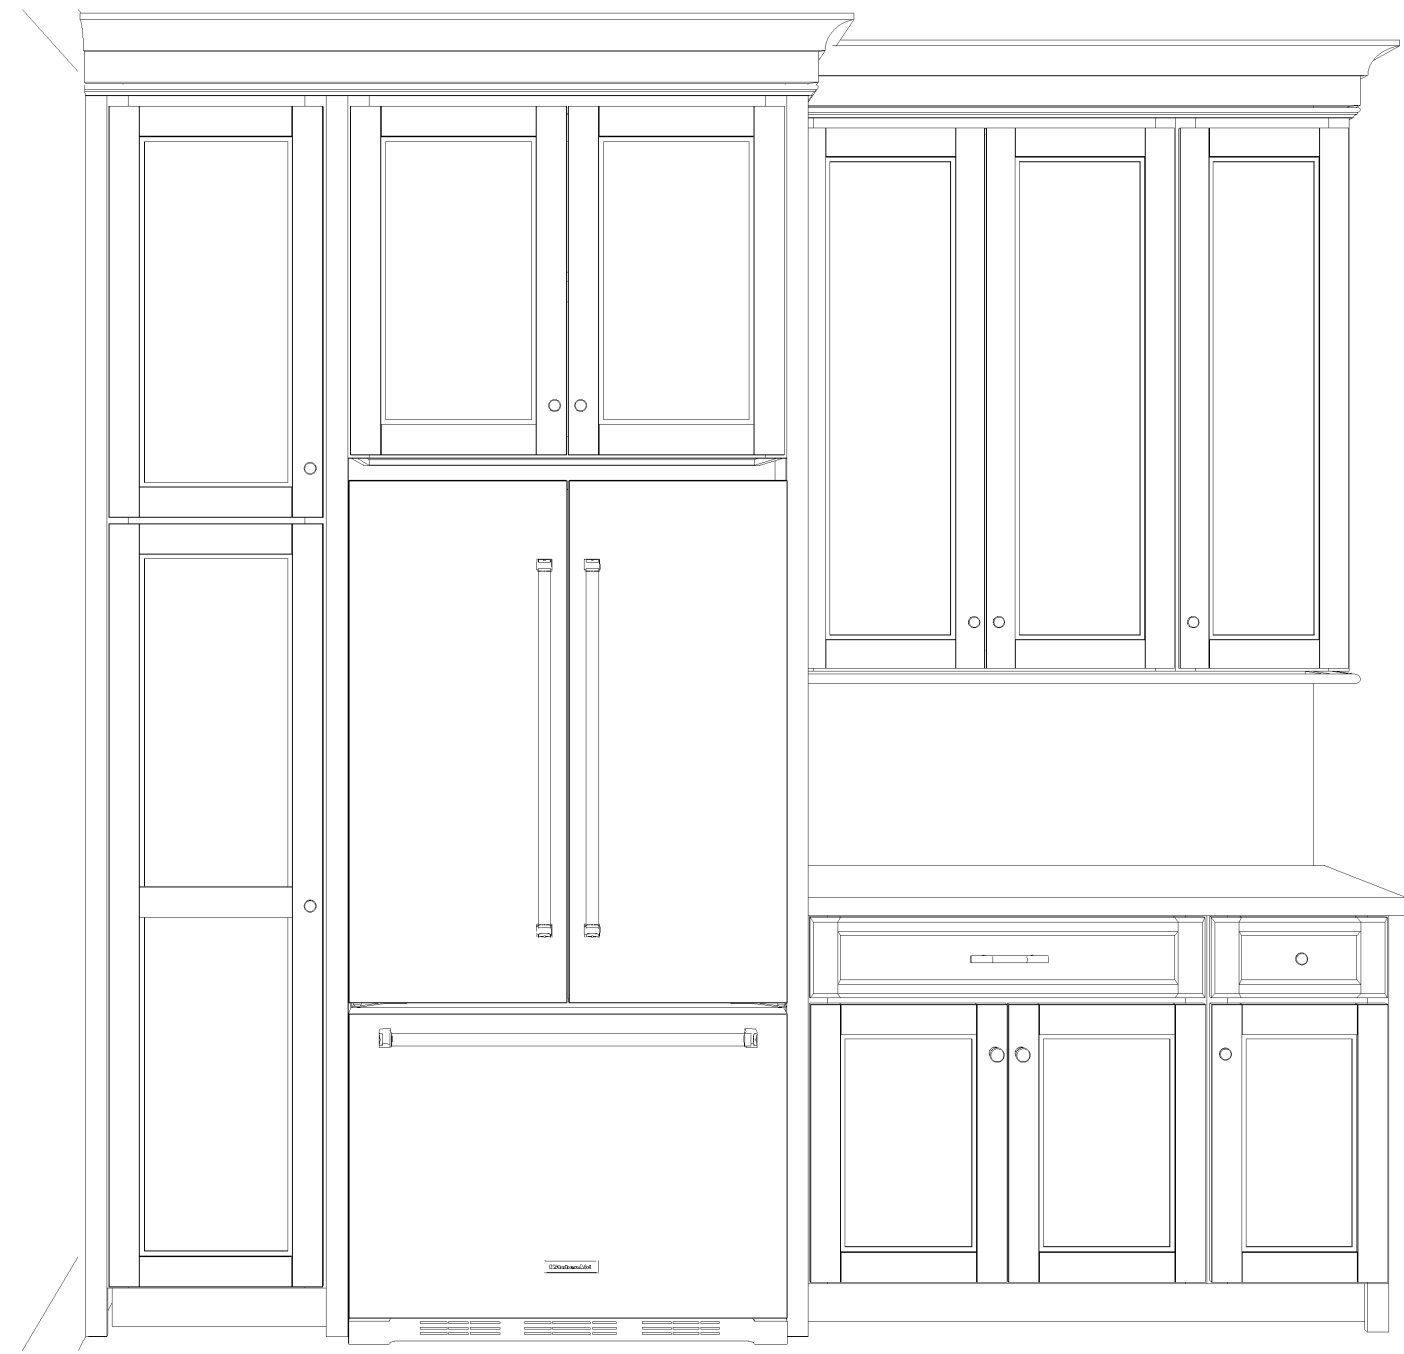

NJL CUSTOM HOMES
715 S FILMORE

KOCH: FOL BRISTOL
BASE AND TALLS: PGM TAUPE
WALLS: IVORY
5 PIECE DRAWER FRONTS

HARDWARE:

 633 Spirit of St. Louis Blvd., Chesterfield, MO 63005 11626 Page Service Drive, St. Louis, MO 63146	PREPARED FOR: NJL CUSTOM HOMES 556 LEFFINGWELL AVENUE KIRKWOOD, MO 63122	DATE OF DRAWING: 13 OCTOBER 2023	THIS DRAWING IS THE EXCLUSIVE PROPERTY OF BECK/ALLEN CABINETRY AND MAY NOT BE RELEASED WITHOUT WRITTEN PERMISSION. IF RELEASED, A FEE MAY BE APPLICABLE.	 National Kitchen & Bath Association
		PREPARED BY: ALLIE DAVIS		
		SCALE: NTS