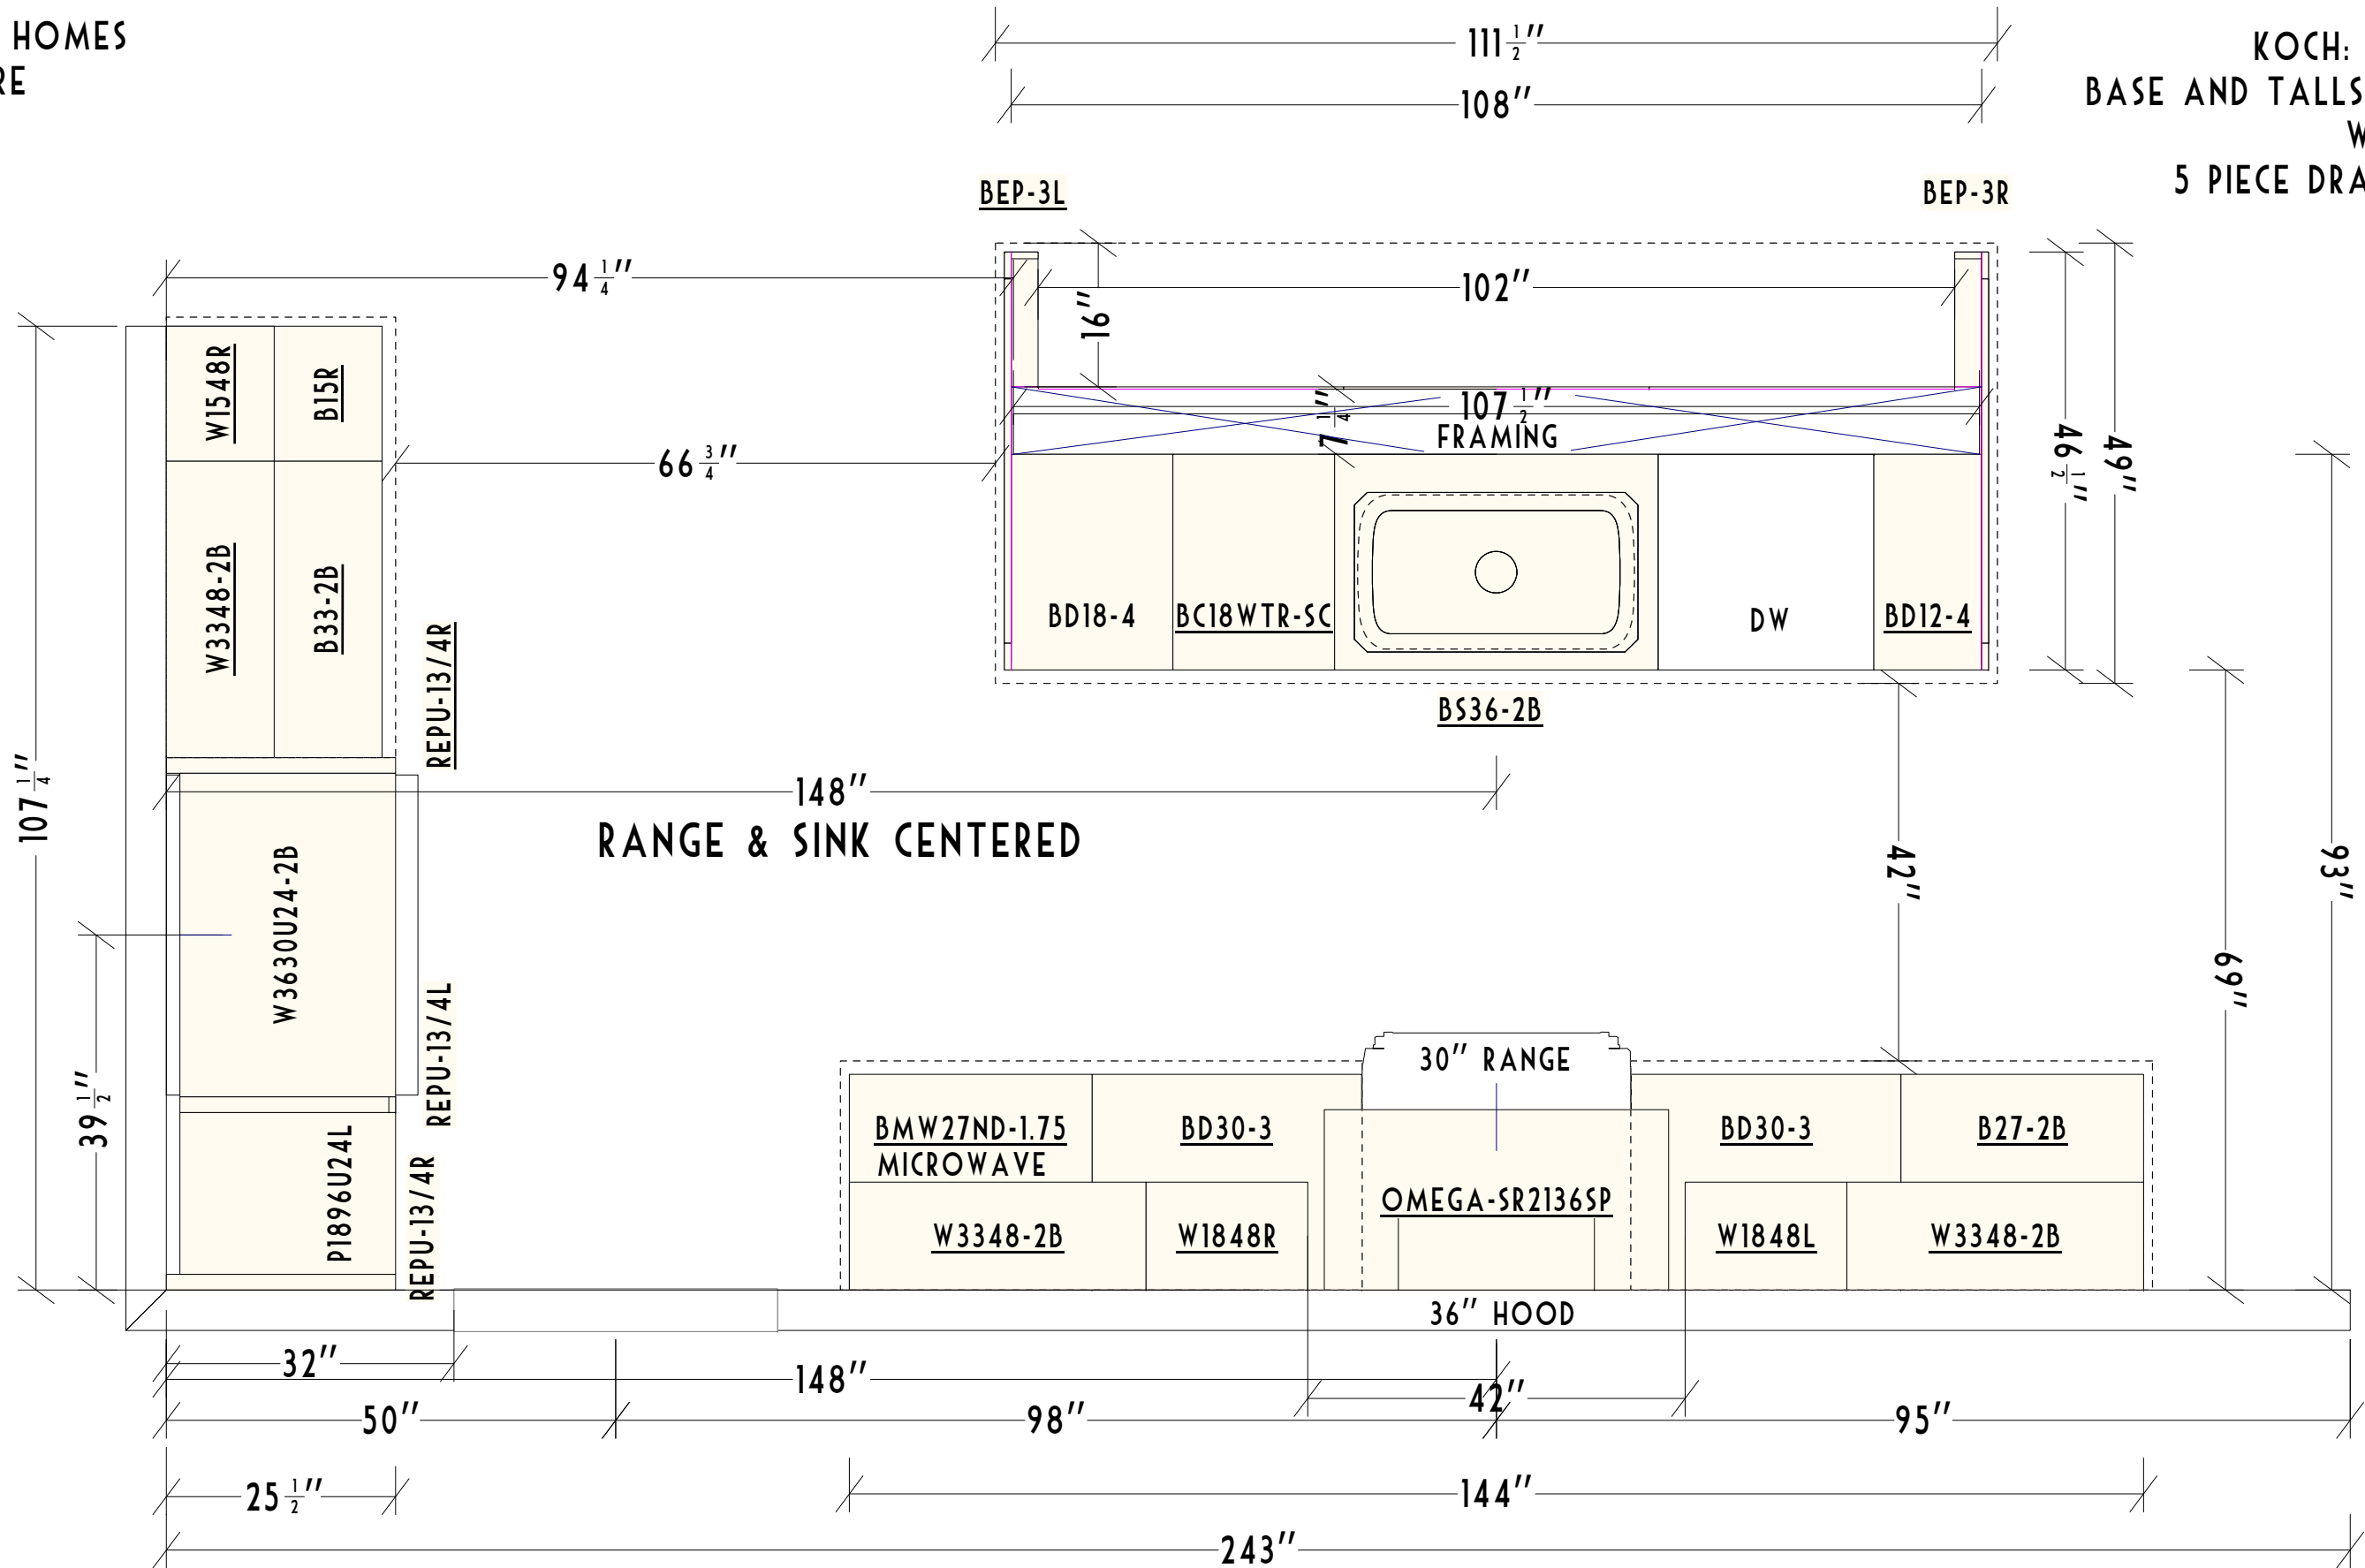

NJL CUSTOM HOMES  
715 S FILMORE

KOCH: FOL BRISTOL  
BASE AND TALLS: PGM TAUPE  
WALLS: IVORY  
5 PIECE DRAWER FRONTS

HARDWARE:

**ba** Beck / Allen  
Cabinetry  
633 Spirit of St. Louis Blvd., Chesterfield, MO 63005  
11626 Page Service Drive, St. Louis, MO 63146