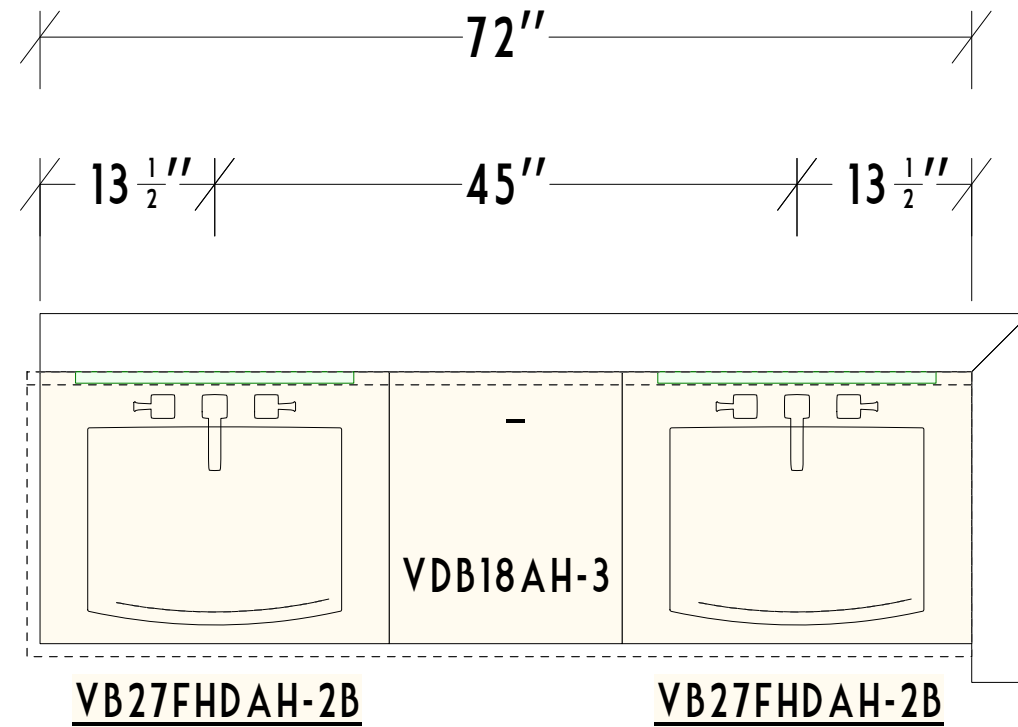

# MASTER BATH

\* ADULT HEIGHT 34.5"

HARDWARE:

**Beck / Allen  
Cabinetry**

633 Spirit of St. Louis Blvd., Chesterfield, MO 63005  
11626 Page Service Drive, St. Louis, MO 63146

PREPARED FOR:

NJL CUSTOM HOMES  
556 LEFFINGWELL AVE  
KIRKWOOD, MO 63122