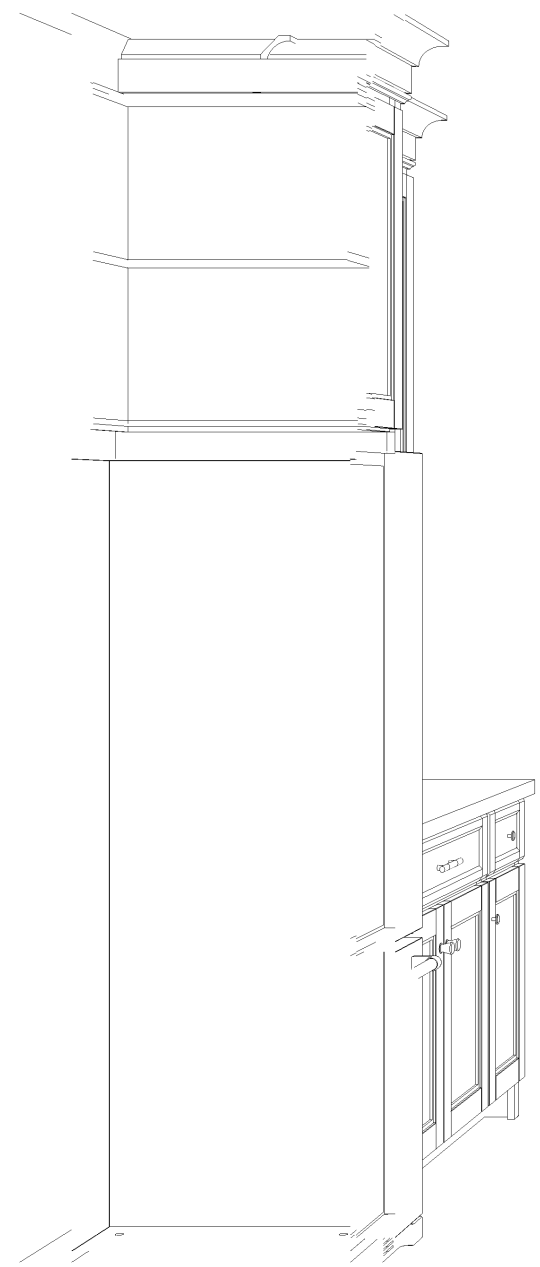

NJL CUSTOM HOMES
715 S FILMORE

KOCH: FOL BRISTOL
BASE AND TALLS: PGM TAUPE
WALLS: IVORY
5 PIECE DRAWER FRONTS

HARDWARE:

Beck / Allen Cabinetry 633 Spirit of St. Louis Blvd., Chesterfield, MO 63005 11626 Page Service Drive, St. Louis, MO 63146	PREPARED FOR: NJL CUSTOM HOMES 556 LEFFINGWELL AVENUE KIRKWOOD, MO 63122	DATE OF DRAWING: 11 OCTOBER 2023 PREPARED BY: ALLIE DAVIS SCALE: NTS	THIS DRAWING IS THE EXCLUSIVE PROPERTY OF BECK/ALLEN CABINETRY AND MAY NOT BE RELEASED WITHOUT WRITTEN PERMISSION. IF RELEASED, A FEE MAY BE APPLICABLE.	NKBA National Kitchen & Bath Association